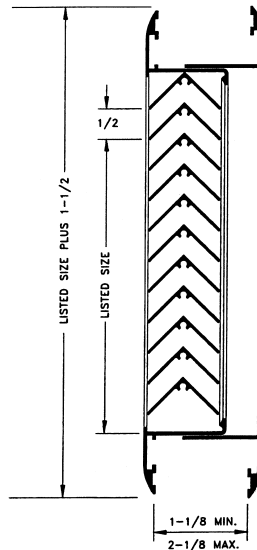

ALUMINUM EGGCRATE RETURN/EXHAUST GRILLES

[CFM Range is only a guide. See Manufacturer's Catalog for complete data. All NC Levels in acceptable range < 32.]

TUTTLE & BAILEY Model CRE500 - Eggcrate Surface Mounting Grille

FINISH: White

TUTTLE & BAILEY Model CRE500 LT- Eggcrate T-Bar Lay-In Grille

Neck Size	CFM Range	Price Each
22 x 10	600-1600	\$21
22 x 22	1200-2400	36

FINISH: White

DOOR GRILLES

TUTTLE & BAILEY Model A990VF - Aluminum Door Grilles, Sight Proof With Telescoping Frame

Listed Size	CFM @ 300 FPM	Price Each
12 x 12	161	\$35
20 x 20	500	59
24 x 12	330	45

FINISH: Satin Anodize

L. R. GORRELL COMPANY

PRICES SUBJECT TO CHANGE WITHOUT NOTICE! Minimum Order is \$25.00