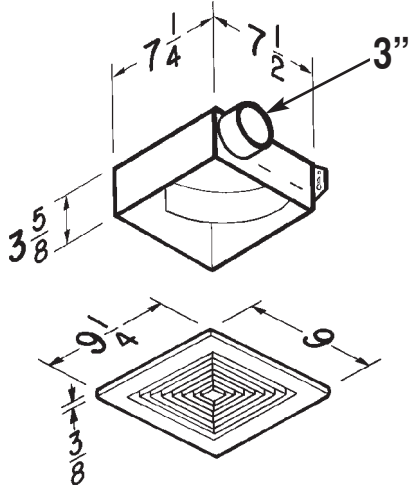

CEILING FANS

MODEL CF670