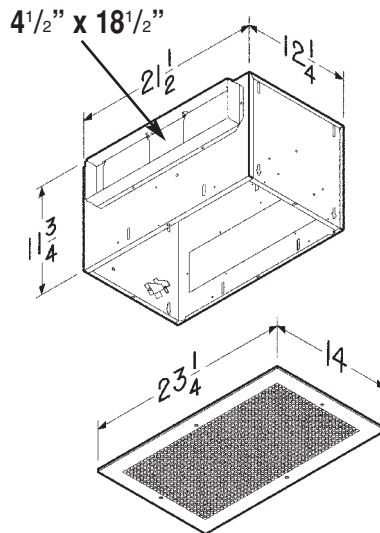

CEILING FANS

MODEL CF670

MODEL CF684

**MODEL CFL10
MODEL CFL15**

**MODEL CFL20
MODEL CFL25
MODEL CFL30**

**MODEL CFL40
MODEL CFL50
MODEL CFL70**

**MODEL CFL90
MODEL CFL150**

INLINE ADAPTERS

- FOR FIELD CONVERSION TO INLINE DUCT FAN APPLICATIONS
- REMOVABLE BLOWER ASSEMBLY

Model	CFL Fan Sizes	A	B	Price Each
CF961L	10-15	6	Round	\$20
CF981L	20-30	8	Round	20
CF982L	40-70	4 1/2	18 1/2	29
CF983L	90-150	8	12	31