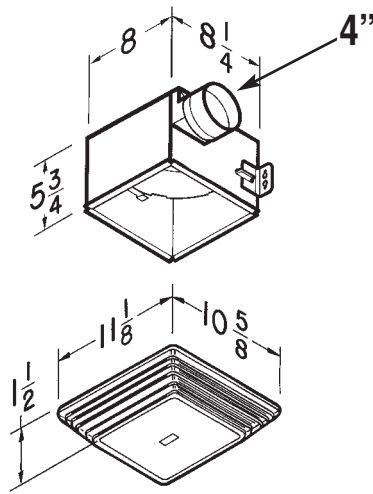

MODEL CF684