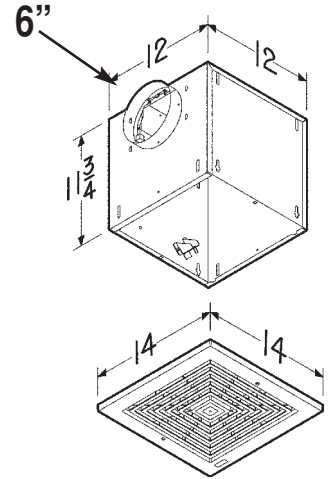

**MODEL CFL10
MODEL CFL15**