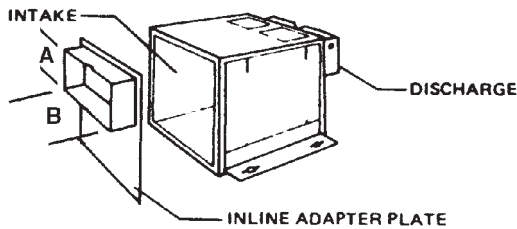

- FOR FIELD CONVERSION TO INLINE DUCT FAN APPLICATIONS
- REMOVABLE BLOWER ASSEMBLY

Model	CFL Fan Sizes	A	B	Price Each
CF961L	10-15	6	Round	\$20
CF981L	20-30	8	Round	20
CF982L	40-70	4 1/2	18 1/2	29
CF983L	90-150	8	12	31