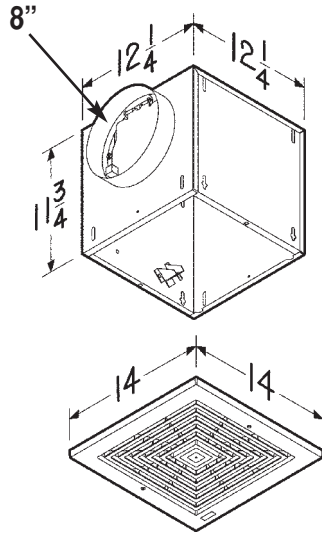

CEILING FANS

MODEL CF670

MODEL CF684

**MODEL CFL10
MODEL CFL15**

**MODEL CFL20
MODEL CFL25
MODEL CFL30**

**MODEL CFL40
MODEL CFL50
MODEL CFL70**

**MODEL CFL90
MODEL CFL150**

INLINE ADAPTERS

- FOR FIELD CONVERSION TO INLINE DUCT FAN APPLICATIONS
- REMOVABLE BLOWER ASSEMBLY

Model	CFL Fan Sizes	A	B	Price Each
CF961L	10-15	6	Round	\$20
CF981L	20-30	8	Round	20
CF982L	40-70	4 1/2	18 1/2	29
CF983L	90-150	8	12	31