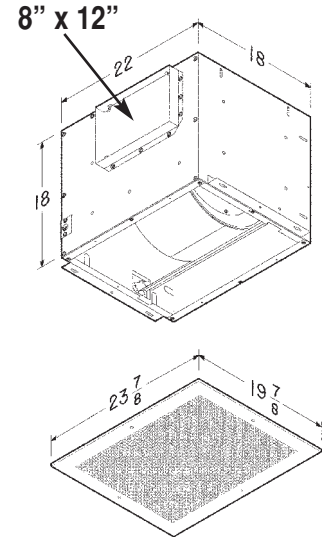

CEILING FANS

MODEL CF670

MODEL CF684

**MODEL CFL10
MODEL CFL15**

**MODEL CFL20
MODEL CFL25
MODEL CFL30**

**MODEL CFL40
MODEL CFL50
MODEL CFL70**

**MODEL CFL90
MODEL CFL150**

INLINE ADAPTERS

- FOR FIELD CONVERSION TO INLINE DUCT FAN APPLICATIONS
- REMOVABLE BLOWER ASSEMBLY

Model	CFL Fan Sizes	A	B	Price Each
CF961L	10-15	6	Round	\$20
CF981L	20-30	8	Round	20
CF982L	40-70	4 1/2	18 1/2	29
CF983L	90-150	8	12	31